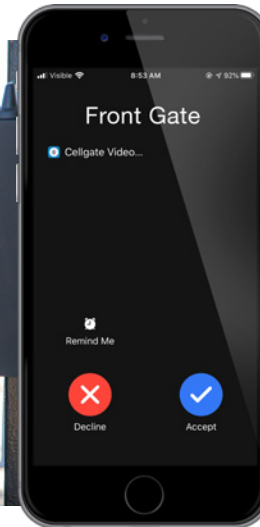

MULTI-TENANT

WATCHMAN[®]
Your Virtual Security Guard

W480
model

ADVANCED TELEPHONE ENTRY with LIVE STREAMING VIDEO

Part Numbers

AA1MLPE VZN
AA1MLPE ATT
AA1MLPE INT

Recessed Mount Kit
ENC-WRM1001

CELLGATE EXCLUSIVES

- Streaming video telephone entry
- Voice Mail Intelligence (VMI) - System ignores call when reaches voice mail & continues call tree
- Verizon or AT&T LTE service *No VoIP fees required
- Ships with both AT&T & Verizon SIM cards
- Prop open notification - If gate is left open more than 3 minutes

Brilliant 8" Color Touchscreen

Larger, brighter, higher-contrast screen for improved user experience and performance in direct sunlight.

- Built-in HID card reader
- 1 native 26-bit Wiegand expansion port
- Up to 1,500 directory listings
- Calls up to 6 app video contacts and 3 voice-only numbers per directory listing
- 10,000 local codes and 64,000 non-local codes