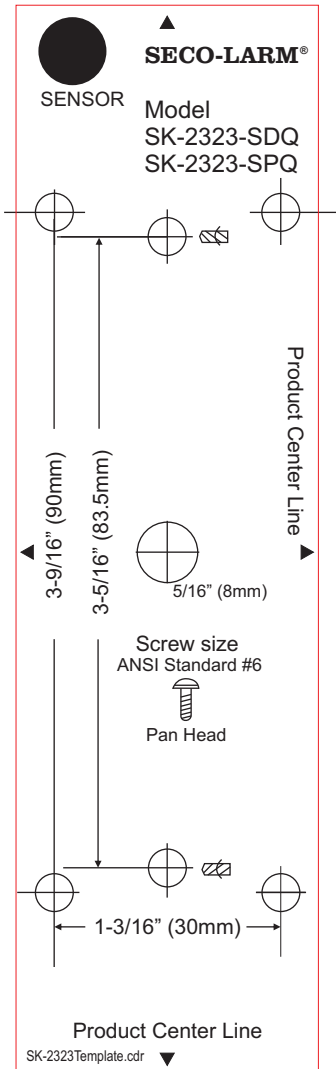

Outdoor Stand-Alone Weatherproof Keypad Mounting Templates

1:1