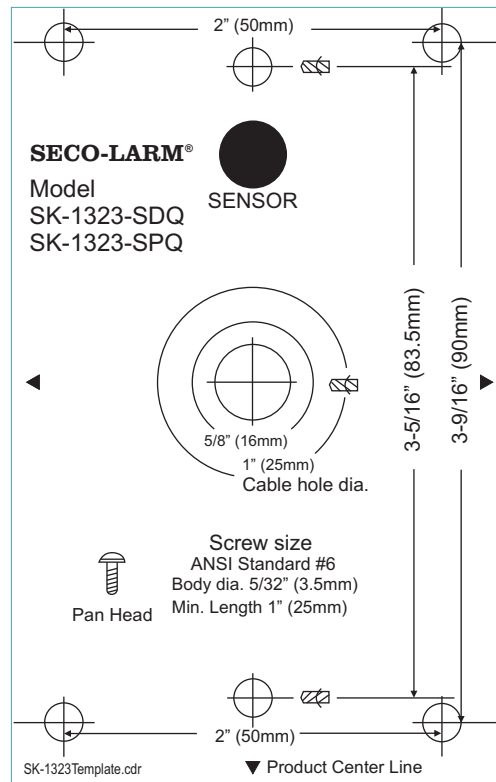

Outdoor Stand-Alone Weatherproof Keypad Mounting Templates

1:1