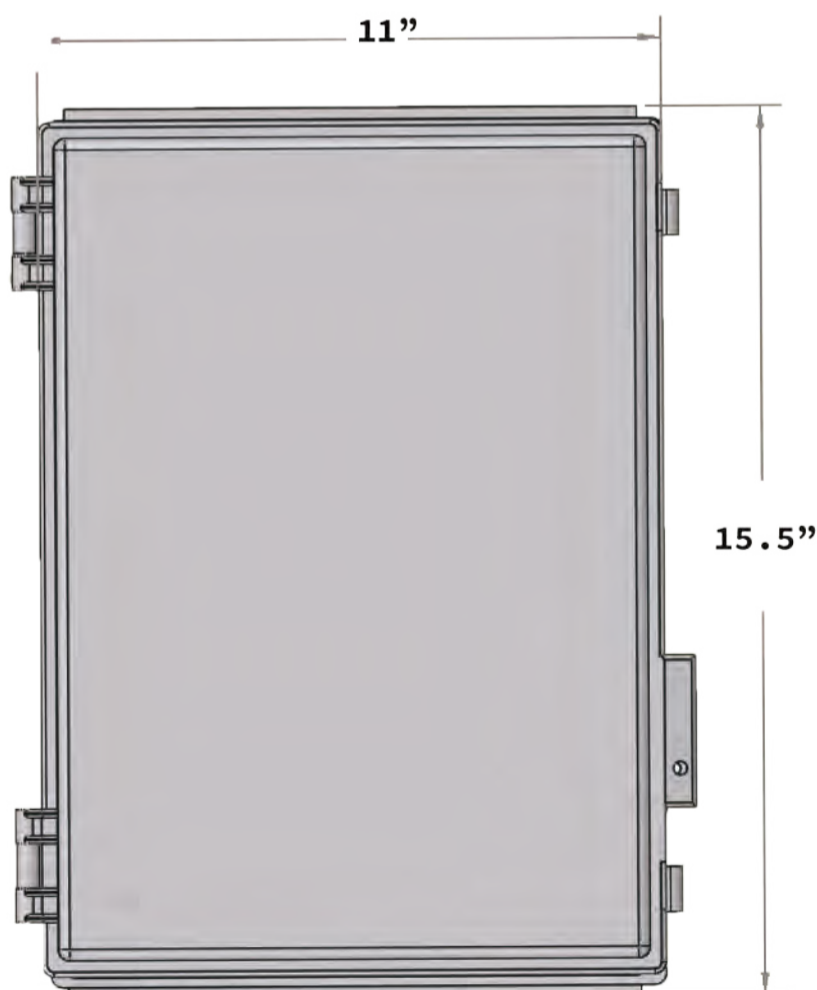

Commercial Door Kit - Two Door

- Power and door control solution for 12V
- Includes two Sure-Fi SFK-DS004 Wiegand Bridge system
- Connect to any local power, 85-305Vac range
- 12Vdc 5.0A Power supply
- 12Vdc battery Charger/UPS (batteries not included)

Sure-Fi Wiegand Wireless Bridge

Works with any Wiegand protocol up to 64 bits

1 Wiegand inputs

2 relay Outputs (Wet or Dry)
Request to exit input (REX)

Side View

Top View

SPECIFICATIONS

Enclosure

- 15.5" x 11" x 5.25"
- UL-50 / cUL Listed enclosure
- NEMA Type 3, 3R, 35, 4, 4x, 6/6P, 12 & Marine Use IP68 enclosure

Power

- 12Vdc 5.0A / 24VDC 2.5A power supply
- Input Voltage 85~305Vac
- Max Power 60 Watts
- 12VDC / 24VDC battery chargers / UPS (batteries not included)
- Wiring block for quick connection to 12VDC and 24VDC devices