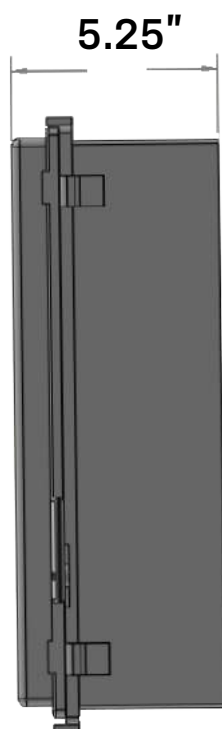

## Sure-Fi Wiegand Wireless Bridge

Works with any Wiegand protocol up to 64 bits

1 Wiegand inputs

2 relay Outputs (Wet or Dry)  
Request to exit input (REX)

## Top View

## Side View

### Enclosure

- 15.5" x 11" x 5.25"
- UL-50 / cUL Listed enclosure
- NEMA Type 3, 3R, 3S, 4, 4X, 6/6P, 12 & Marine Use IP68 enclosure