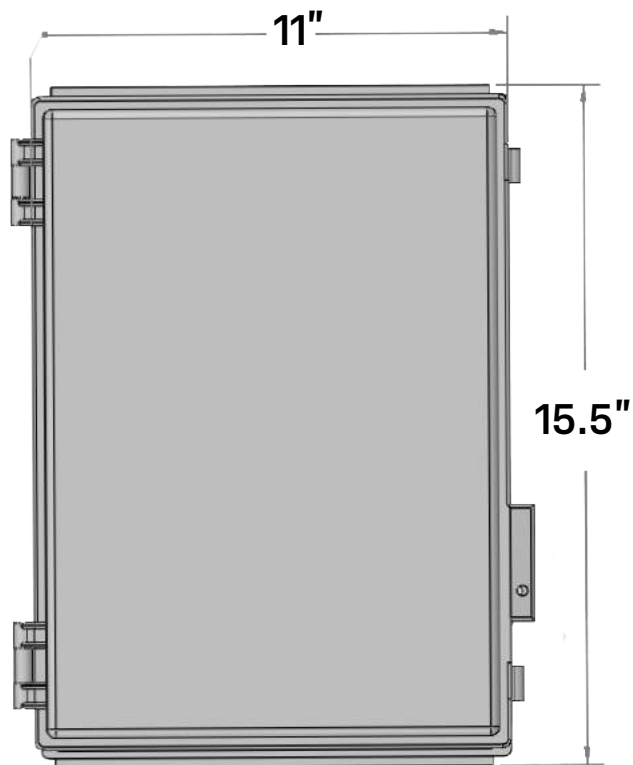

## Sure-Fi Wiegand Wireless Bridge

Works with any Wiegand protocol up to 64 bits

1 Wiegand inputs

2 relay Outputs (Wet or Dry)  
Request to exit input (REX)

## Top View

## Side View

### Enclosure

- 15.5" x 11" x 5.25"
- UL-50 / cUL Listed enclosure
- NEMA Type 3, 3R, 3S, 4, 4X, 6/6P, 12 & Marine Use IP68 enclosure