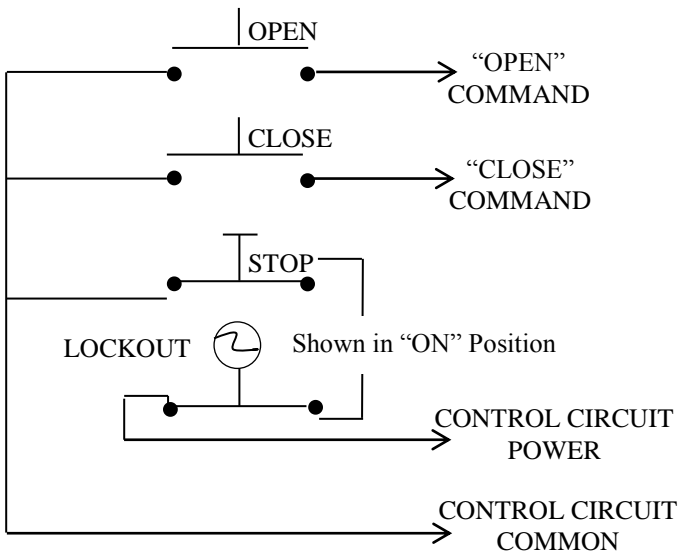

WIRING

230 Route 206, Suite 206
Flanders, NJ 07836
(800) 942-6682 * (973) 584-6682 Fax
info@mmtcinc.com