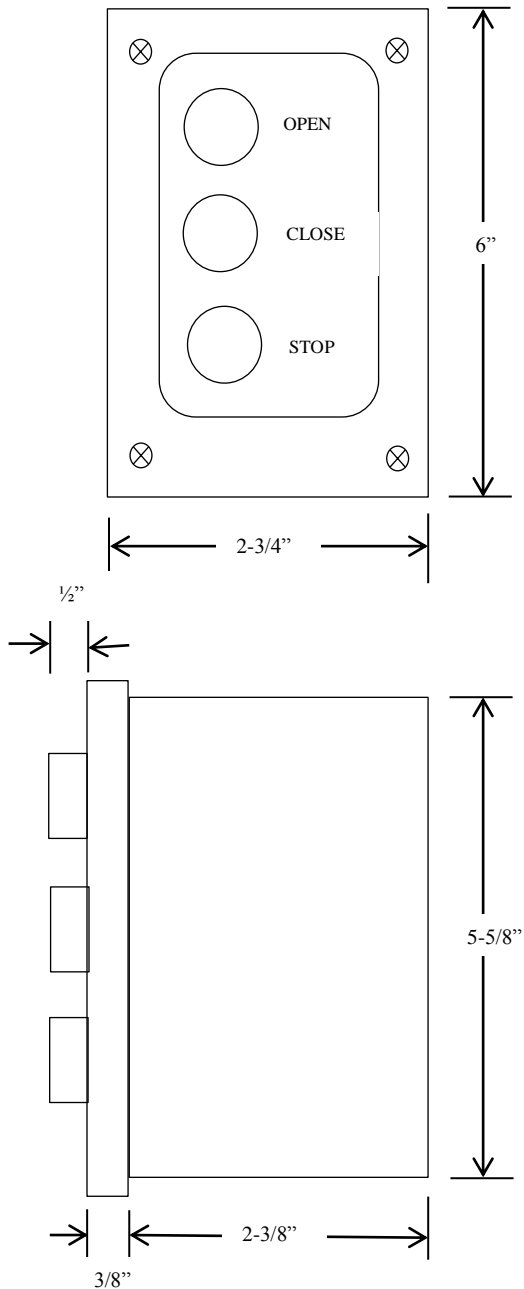

PBT-3 EXTERIOR CONTROL STATION

- NEMA 3R, 4, 12
- SURFACE MOUNT
- FULLY GUARDED
- THREE BUTTON CONTROL (OPEN-CLOSE-STOP) IN ALUMINUM DIE CAST ENCLOSURE
- BUTTON: 6 amp @ 125/250VAC
- OPEN: NORMALLY OPEN
- CLOSE: NORMALLY OPEN
- STOP: NORMALLY CLOSED

DIMENSIONS

WIRING

230 Route 206, Suite 206
Flanders, NJ 07836
(800) 942-6682 * (973) 584-6682 Fax
info@mmtcinc.com