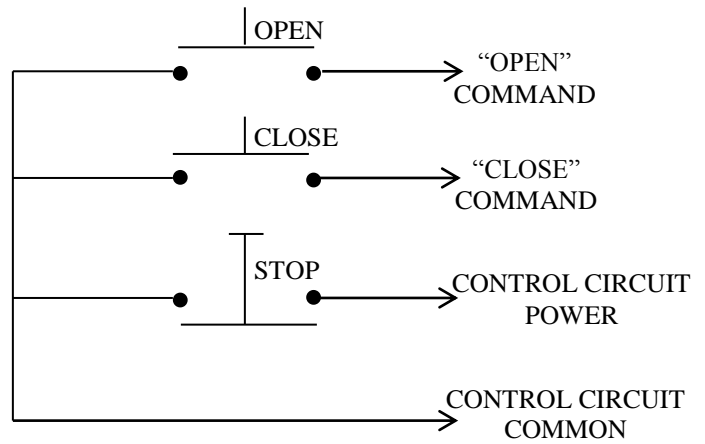

WIRING

230 Route 206, Suite 206
Flanders, NJ 07836
(800) 942-6682 * (973) 584-6682 Fax
info@mmtcinc.com