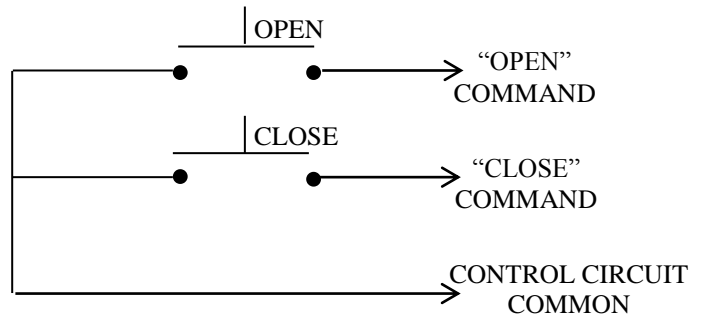

WIRING

230 Route 206, Suite 206
Flanders, NJ 07836
(800) 942-6682 * (973) 584-6682 Fax
info@mmtcinc.com