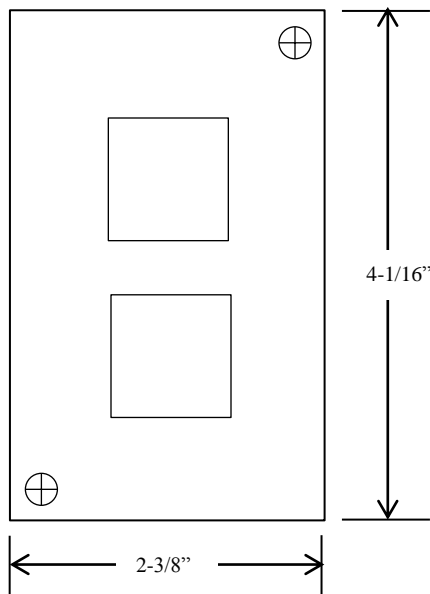

PBS-2 CONTROL STATION

- NEMA 1
- SURFACE MOUNT
- FULLY GUARDED
- TWO BUTTON CONTROL
(OPEN-CLOSE) IN METAL ENCLOSURE
- BUTTON: 5 amp @ 120VAC
- 240VAC MAX GENERAL PURPOSE
- OPEN: NORMALLY OPEN
- CLOSE: NORMALLY OPEN
- UL LISTED

DIMENSIONS

WIRING

230 Route 206, Suite 206
Flanders, NJ 07836
(800) 942-6682 * (973) 584-6682 Fax
info@mmtcinc.com