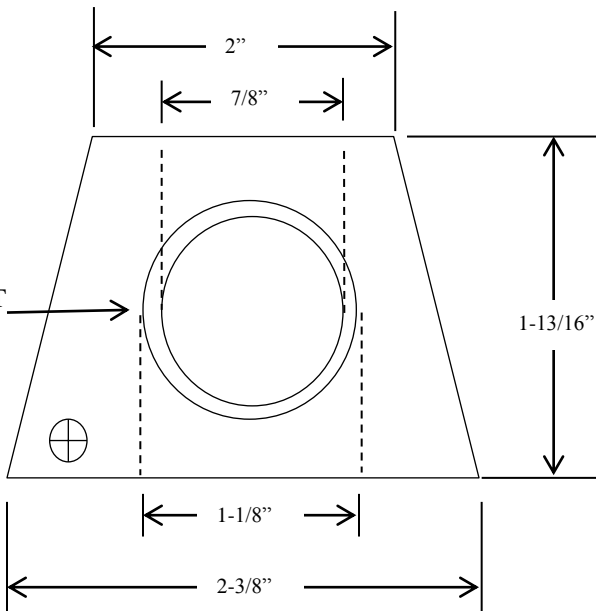

PBS-2 CONTROL STATION

- NEMA 1
- SURFACE MOUNT
- FULLY GUARDED
- TWO BUTTON CONTROL
(OPEN-CLOSE) IN METAL ENCLOSURE
- BUTTON: 5 amp @ 120VAC
- 240VAC MAX GENERAL PURPOSE
- OPEN: NORMALLY OPEN
- CLOSE: NORMALLY OPEN
- UL LISTED

DIMENSIONS

WIRING

230 Route 206, Suite 206
Flanders, NJ 07836
(800) 942-6682 * (973) 584-6682 Fax
info@mmtcinc.com