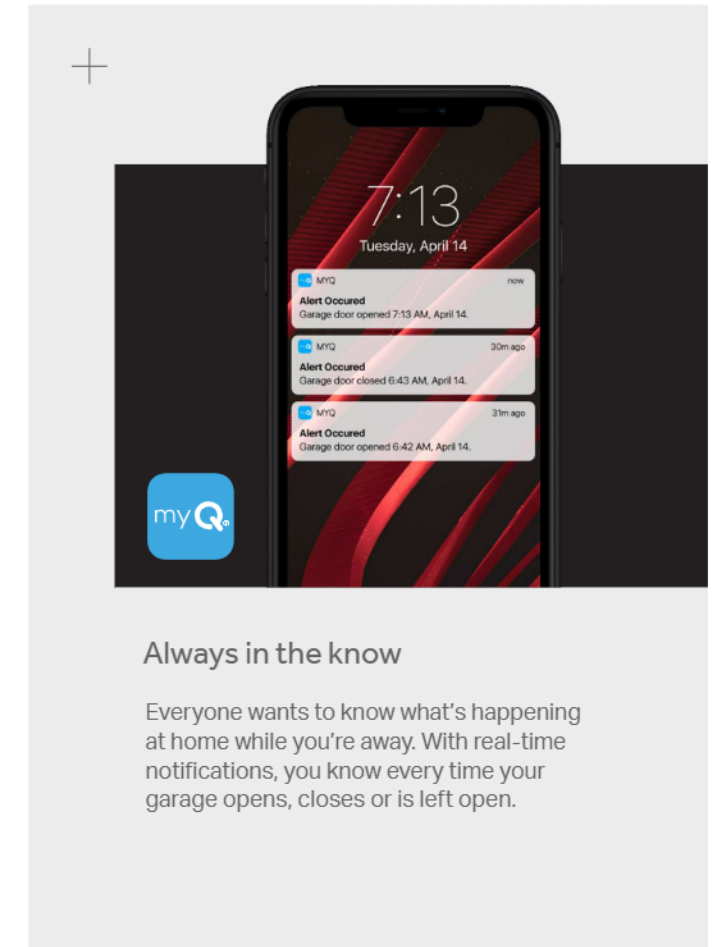

Always in the know

Everyone wants to know what's happening at home while you're away. With real-time notifications, you know every time your garage opens, closes or is left open.

Compatible accessories

MYQ-SGC1WLM

Smart Garage Camera
Adds streaming video and 2-way communication to the myQ app.

825LM

Remote Light Control
Plug in any lamp to control with a smartphone or garage remote.

827LM

myQ Remote LED Light
Easily mounts in minutes to provide light to any location in the garage.

823LM

Remote Light Switch
Replaces wall switches to enable lighting control with a smartphone or garage remote.