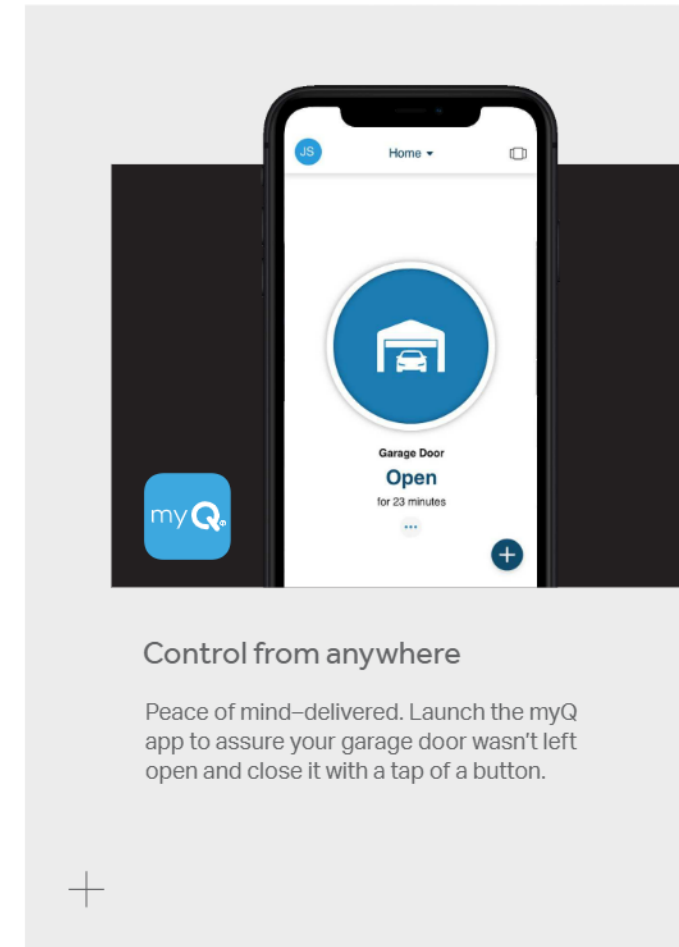

Scheduling

Conveniently allows you to close and secure your garage door or have your lights turn on/off at designated times.

Guest access

Securely share access with people you know and trust through the myQ Guest feature.

New and improved setup

Enabling smart garage control has never been faster or easier. Physical installation takes minutes and new Bluetooth® pairing makes connecting your device to your smartphone and to Wi-Fi* a breeze.