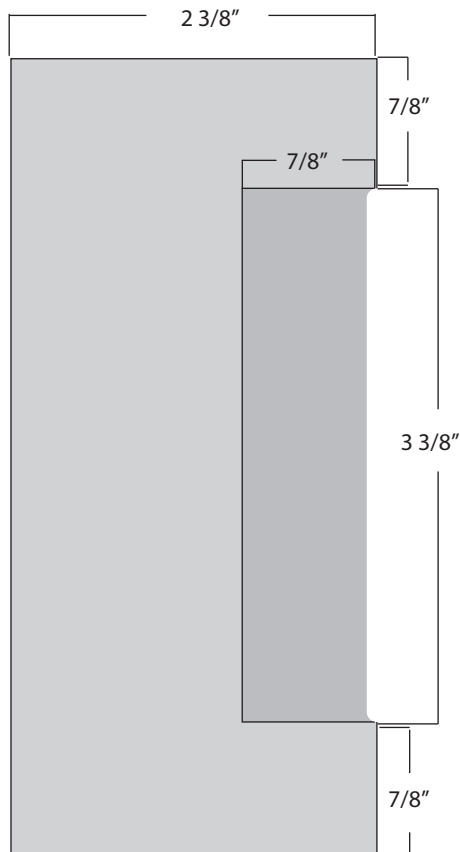

K-BXES2

Electric Strike Box

Type: Panic Hardware

Dimensions:

2 3/8"W x 5 1/16"H x 1 3/4"D

Materials Available:

14 Gauge Steel.....K-BXES2

.125 Gauge Aluminum...K-BXES2-AL

Notes: Electric Strike Box - Eff Eff 3314,
4114/4314, 5114/5314 & 7114. Rofu 1402,
1702 & 3402. Adams Rite 7000, 7001 & 7040.

www.keedex.com • 714-993-4300

This rendering is NOT to scale and dimensions are NOT exact. For precise technical information, please refer to the template for the lock you are using.