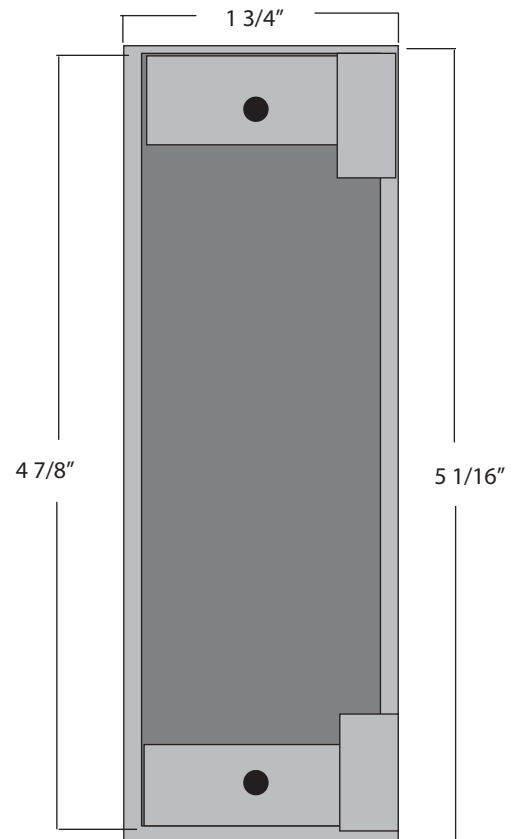

K-BXES2

Electric Strike Box

Type: Panic Hardware

Dimensions:

2 3/8"W x 5 1/16"H x 1 3/4"D

Materials Available:

14 Gauge Steel.....K-BXES2

.125 Gauge Aluminum...K-BXES2-AL

Notes: Electric Strike Box - Eff Eff 3314,
4114/4314, 5114/5314 & 7114. Rofu 1402,
1702 & 3402. Adams Rite 7000, 7001 & 7040.

www.keedex.com • 714-993-4300

This rendering is NOT to scale and dimensions are NOT exact. For precise technical information, please refer to the template for the lock you are using.