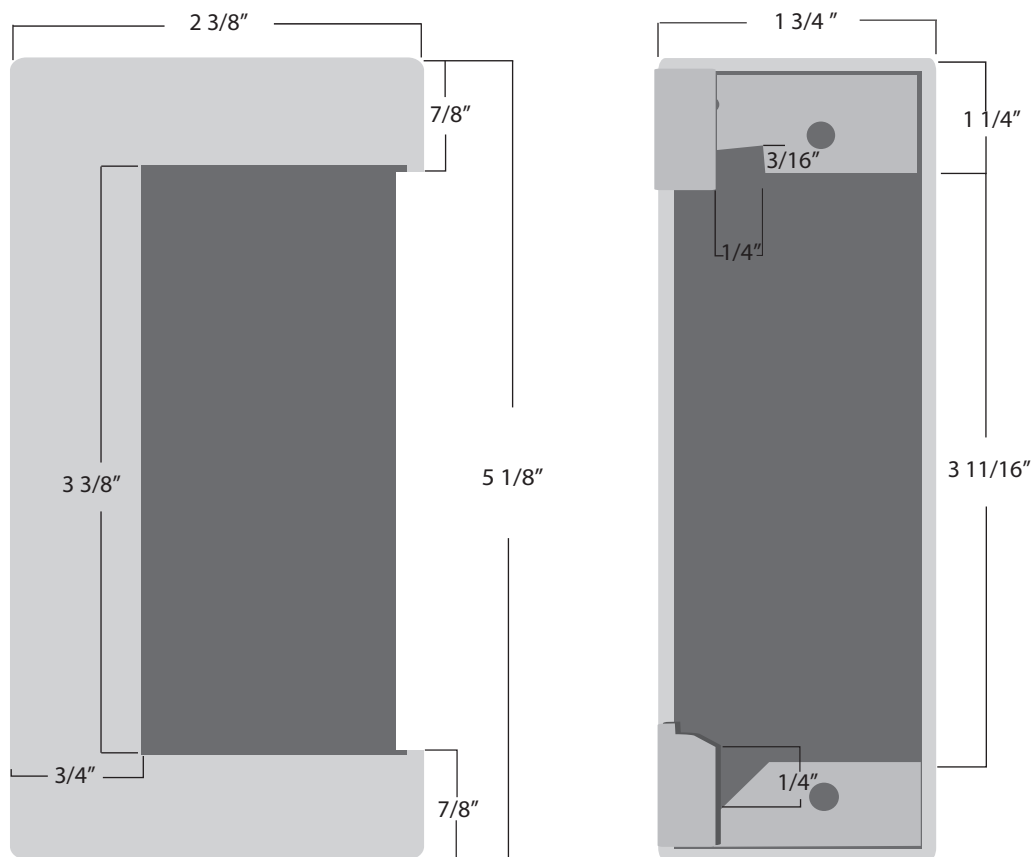

K-BXES-EN400

Weldable Box

Type: Electric Strike

Dimensions:

2 3/8 "W x 5 1/8"H x 1 3/4"D

Materials Available:

14 Gauge Steel.....K-BXE-EN400

Notes: Electric Strike

www.keeDEX.com • 714-993-4300

This rendering is NOT to scale and dimensions are NOT exact. For precise technical information, please refer to the template for the lock you are using.