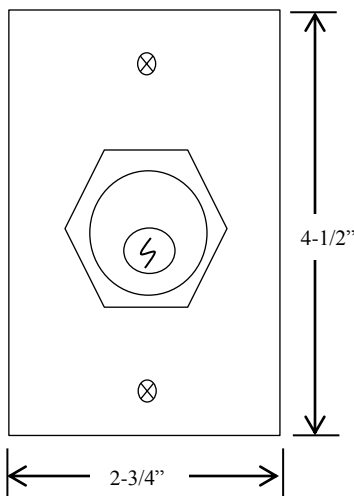

## KEYED CONTROL

- NEMA 1
- FLUSH MOUNT
- TWO POSITION (OPEN-CLOSE)
- CENTER RETURN
- SINGLE GANG BACK BOX
- STAINLESS STEEL FACEPLATE
- CYLINDER: MORTISE TYPE (5 PIN)  
1-1/8" DIAMETER X 1" LENGTH
- KEYSWITCH: 15 amp @ 125/250VAC

AVAILABLE WITH BEST CORE CYLINDER OR EQUIVALENT, SLF TYPE LARGE FORMAT EQUIVALENT, CC (CHANGEABLE CYLINDER) VERSION

## DIMENSIONS