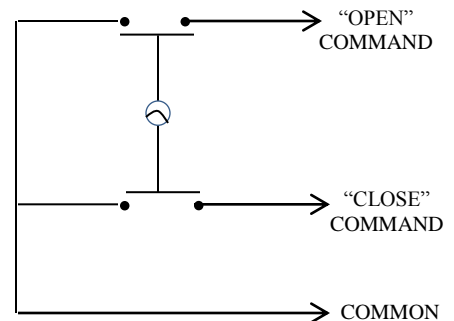

WIRING

230 Route 206, Suite 206
Flanders, NJ 07836
(800) 942-6682 * (973) 584-6682 Fax
info@mmtcinc.com