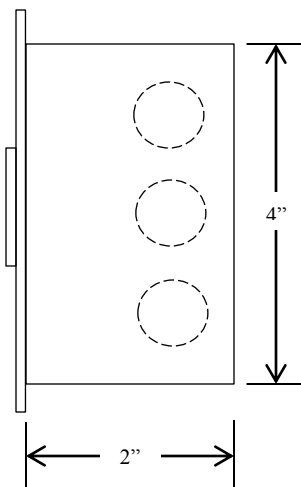

## KEYED CONTROL

- NEMA 1
- FLUSH MOUNT
- TWO POSITION (OPEN-CLOSE)
- CENTER RETURN
- SINGLE GANG BACK BOX
- STAINLESS STEEL FACEPLATE
- CYLINDER: MORTISE TYPE (5 PIN)  
1-1/8" DIAMETER X 1" LENGTH
- KEYSWITCH: 15 amp @ 125/250VAC

AVAILABLE WITH BEST CORE CYLINDER OR EQUIVALENT, SLF TYPE LARGE FORMAT EQUIVALENT, CC (CHANGEABLE CYLINDER) VERSION

## DIMENSIONS