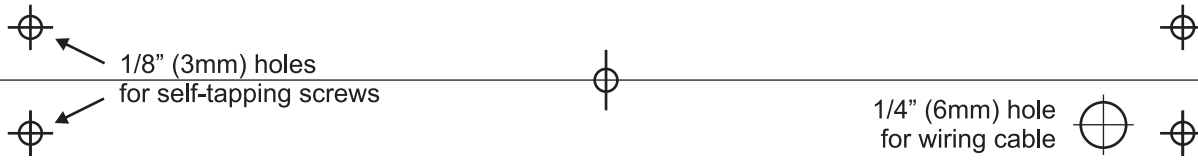

TEMPLATE FOR SECO-LARM E-941SA-300

Magnet

PLACE AGAINST HEADER

FOLD ON DOTTED LINE

FOLD ON DOTTED LINE

Armature

PLACE AGAINST DOOR