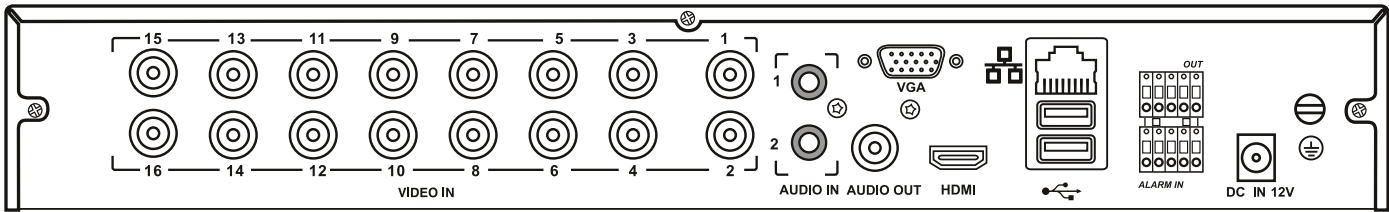

CDRA-5116

16-Chan. Embedded AHD/960H DVR

- Supports live display, as well as recorded playback of full 720p (1280 x 720) for all channels
- Auto-detects between AHD and standard 960H cameras
- Utilizes H.264 compression technology
- Camera setup for frame rate and resolution can be set individually or together
- Real time display and recording rates
- AVI and proprietary backup with watermark via USB port
- Supports mobile phone surveillance applications for both Android and iPhone
- Network connectivity utilizing remote client software with support for multi-site viewing and network backup
- HDMI and DVI video outputs
- RS-485 PTZ control
- 4 alarm inputs / 1 alarm output
- 2 audio channels

Contact your Crest Representative today to learn more about this product!

Video Security Since 1974

Product Data: CDRA-5116 16-Channel Embedded AHD/960H DVR

Rear Panel

Model Number	CDRA-5116
Performance	AHD / 960H, Pentaplex
Video Compression	H.264
Video Inputs	16 (BNC)
Video Output	HDMI, 1 VGA
Audio Inputs	2 (RCA)
Audio Output	1 (RCA)
Display	480 fps
Recording Frame Rate	16 cams: 720p @ 15fps or 12 cams: 720p @ 25fps (auto, default) or 16 cams: 960H @ 25fps
Recording Resolution	Up to 1280 x 720 (720p)
Recording Modes	Manual, Motion, Schedule
Recording Schedule	By Hour / Day & Channel
Display Screens	1, 4, 8, 9, 13 & 16
HDD Capacity	1 HDD / Up to 6TB
Backup Media	USB
Alarm / Relay	4 / 1
PTZ Control	RS-485 Support
Network Supported Type	TCP/IP (Dynamic IP Support), DHCP, DDNS
Network Software	Remote Client, Smart Phone App
Network Audio	Live, Playback, Two Way Network Audio
System Control	USB Mouse / Front Panel
System	Watchdog System Auto Recovery
Dimensions	12 3/4" (W) x 1 3/4" (H) x 10" (D)
Power	12vDC / 2 Amp