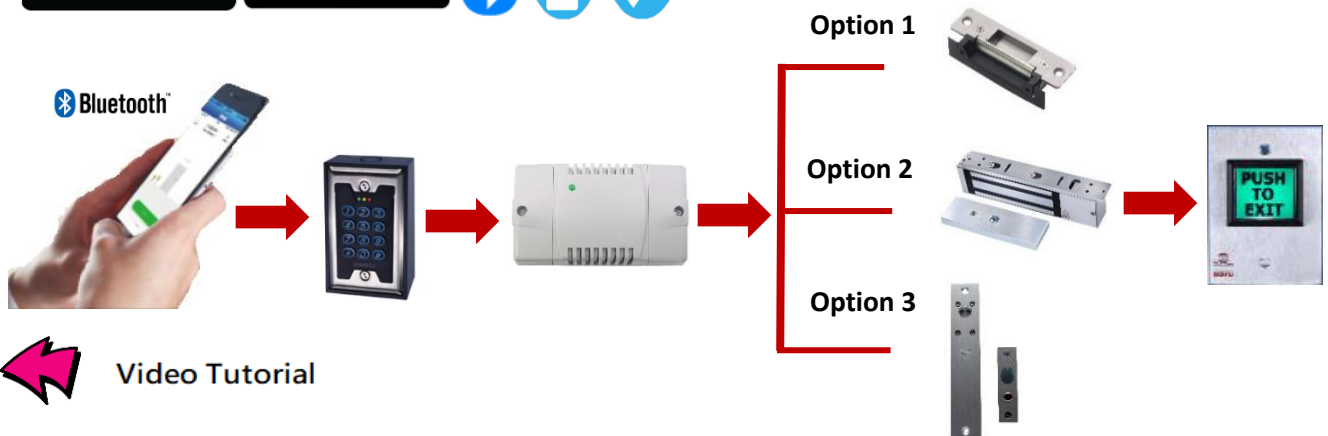

BKC-5000B

Bluetooth Keypad and Card Reader

BLUETOOTH KEYPAD AND CARD READER

BKC-5000B

The 5000 readers provide remote access from your smartphone device with the ROFU app. The reader allows you to unlock your strike or maglock up to 160 feet away. Weatherproof, suitable for exteriors. Secure, cost-effective, and easy to install devices.

ROFU Commercial Keyless Door Solutions

BK-3000B

B-3900B

BKC-5000B

BC-5900B

9112-BT KIT

ROFU is proud to announce our first wireless solution using Bluetooth technology to access your door! Now just by leaving your phone in your pocket the encrypted proximity function allows you to remotely open the door or gate from up to 164 feet. The administrator can easily add, delete, or edit users and check door activity. This is not only an easy installation, but it is the most secure way to wirelessly control door entrance for commercial use at a cost-effective price.

	BK-3000B	B-3900B	BKC-5000B	BC-5900B	9112-BT KIT
BLUETOOTH	X	X	X	X	X
KEYPAD	X		X	X	
CARD READER&FOB KEY			X	X	
12/24 VDC	X	X	X	X	
SECURITY ENCRYPTION	X	X	X	X	
AUDIT TRAIL	UP TO 1000				
BACK UP/RESTORE	X	X	X	X	X
TAMPER ALARM	X	X	X	X	
BUZZER & LED	X	X	X	X	X
NUMBER OF USERS	1000	1000	200	200	196
ADMIN	1	1	1	1	1