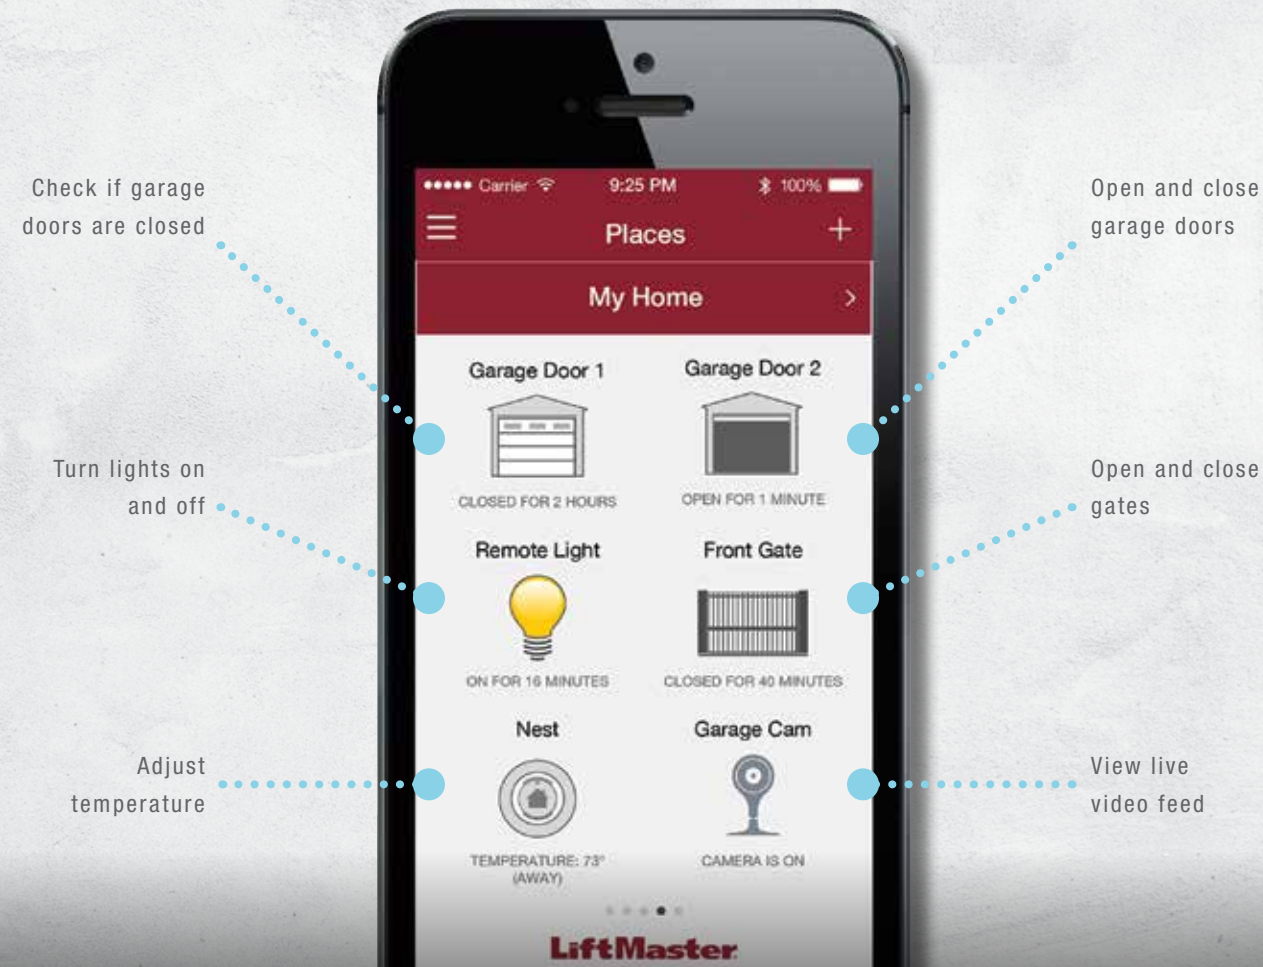

NEED HELP FINDING WHICH ONE IS RIGHT FOR YOU?
VISIT LIFTMASTER.COM/CONNECTEDHOME OR TALK TO YOUR DEALER.

*Controlling this HomeKit™-enabled accessory automatically and away from home requires an Apple TV™ with tvOS™ 10.0 or later or an iPad™ with iOS 10.0 or later set up as a home hub. HomeKit features not available for commercial door or gate operators.

LiftMaster®

PRODUCT BROCHURE
MyQ SMART HOME ACCESSORIES

LiftMaster®

YOUR HOME IN YOUR HANDS.

LiftMaster®'s MyQ® Accessories and the MyQ App let you control your garage door opener, home lighting and more—right from your smartphone. You'll always know what's going on at home and can keep everything under control, even when you're not there.

REMOTE ACCESS

Open and close your garage door, and turn on and off the lights from anywhere.

EXPAND YOUR CONTROL.

Add these accessories for more convenient control throughout your home.

VOICE CONTROL

Add Apple® HomeKit™ compatibility for voice control with Siri®. (819LMB Required)

REMOTE LIGHT CONTROL 825LM

Turn on and off any lamp from your smartphone—so you never come home to a dark house.

REAL-TIME ALERTS

Get notifications when your garage door opens and closes so you know when loved ones come and go.