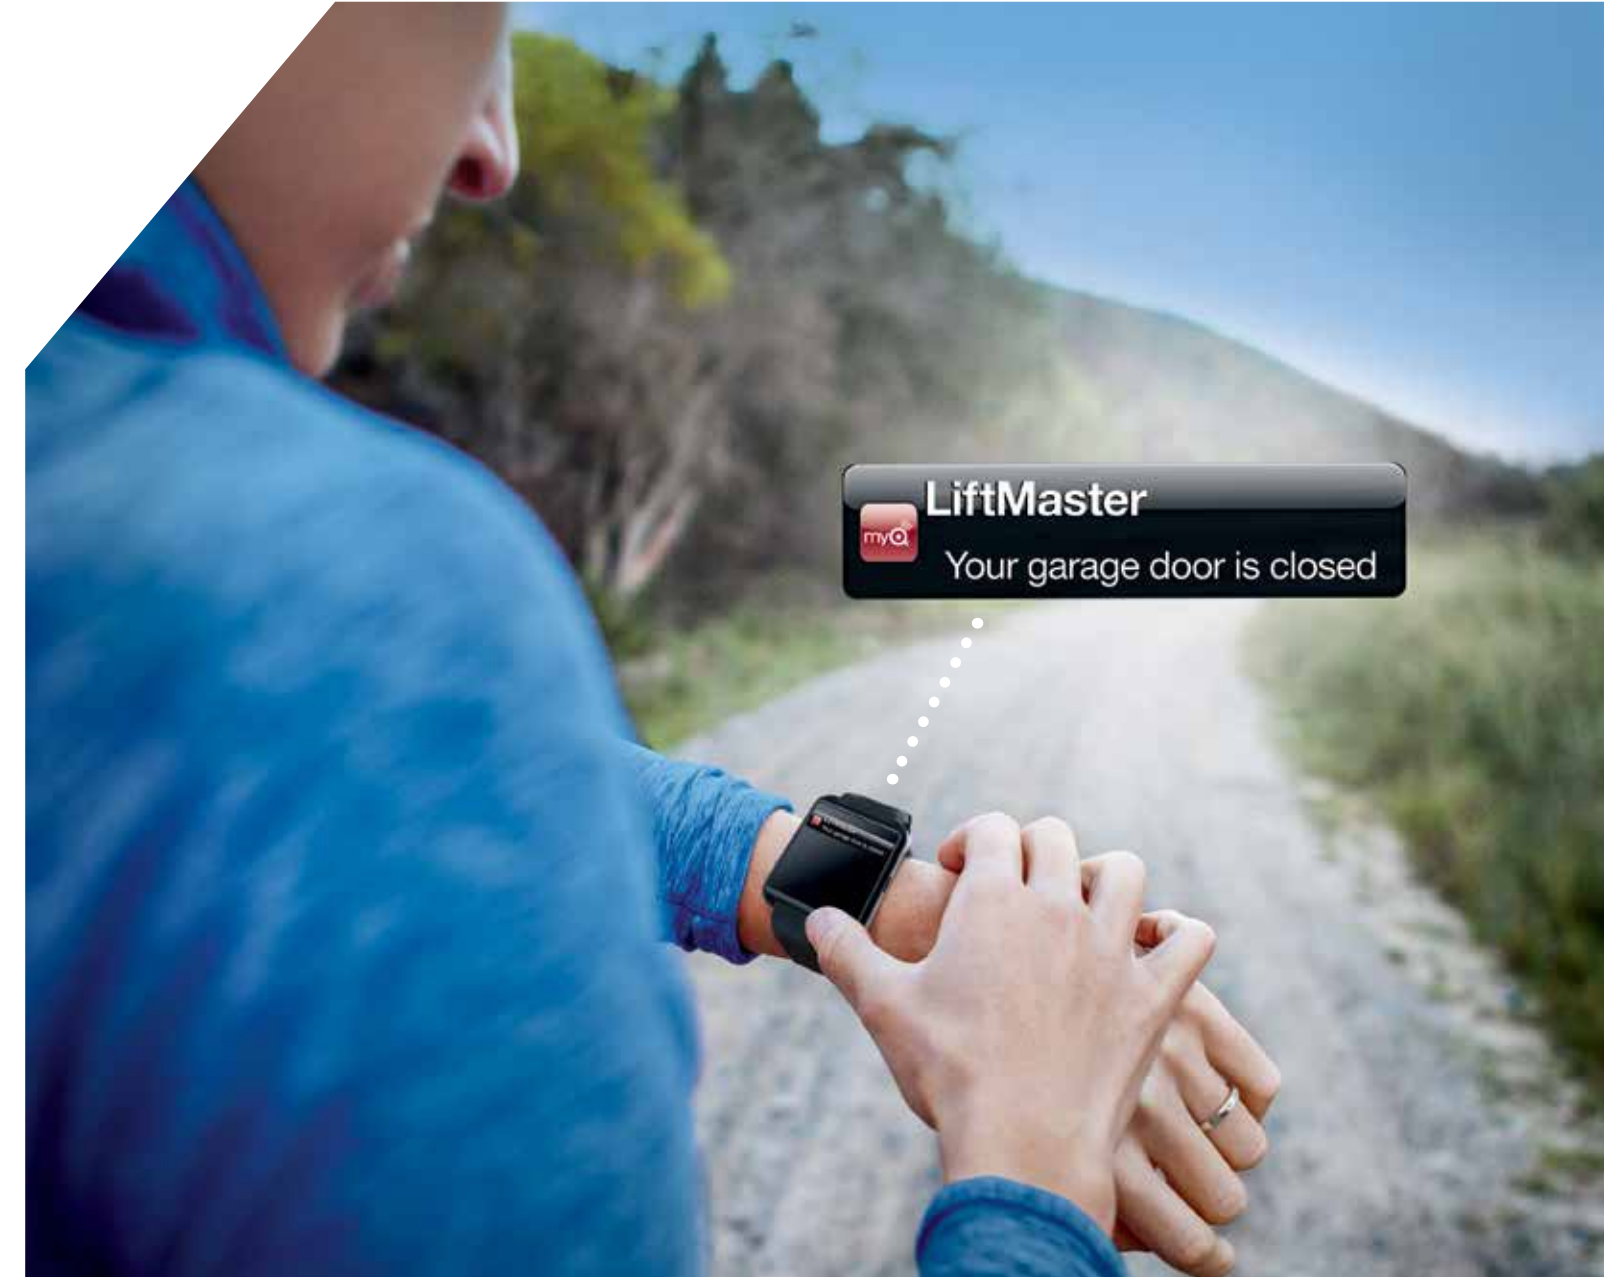

RIGHT ON Q.

With MyQ® Technology, your home runs on your schedule. So everyone can keep moving forward.

ORDER TODAY. For a full list of partners visit liftmaster.com/about-liftmaster/partnerships

Contact Your LiftMaster® Dealer | Find a Dealer at LiftMaster.com | 800.323.2276

© 2017 LiftMaster All Rights Reserved
300 Windsor Drive, Oak Brook, IL 60523
LiftMaster.com

Wi-Fi® is a registered trademark of Wi-Fi Alliance
Apple, Apple Watch, Apple TV, iPhone, iPad, and Siri are trademarks of Apple Inc., registered in the U.S. and other countries. HomeKit and tvOS are trademarks of Apple Inc.
Nest®, Nest Learning Thermostat™ and Nest Cam™ are trademarks licensed by Nest Labs, Inc.
© 2017 Comcast. All rights reserved. All trademarks are the property of their respective owners.
Copyright © 2000-2017, Alarm.com. All rights reserved. Alarm.com and the Alarm.com Logo are registered trademarks of Alarm.com.
© 2015 Google. Google Home and other marks and logos are trademarks of Google Inc. LMACENBROMYQ

NEED HELP FINDING WHICH ONE IS RIGHT FOR YOU?
VISIT LIFTMASTER.COM/CONNECTEDHOME OR TALK TO YOUR DEALER.

*Controlling this HomeKit™-enabled accessory automatically and away from home requires an Apple TV™ with tvOS™ 10.0 or later or an iPad™ with iOS 10.0 or later set up as a home hub. HomeKit features not available for commercial door or gate operators.

LiftMaster®

PRODUCT BROCHURE
MyQ SMART HOME ACCESSORIES

LiftMaster®