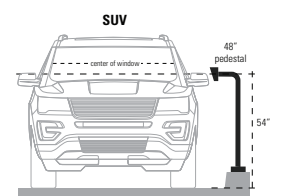

CUSTOM OPTIONS

- Customize face plate or base plate
- Readily available powder coating colors (white, yellow, bronze, gray, silver)
- Choose any RAL powder color

DESCRIPTION

A low cost, dual-height, car-SUV pedestal for mounting access control devices at gates. Standing 58" tall, this pedestal will accommodate gate access for vehicles of many sizes including cars, SUV's, and other small commercial traffic.