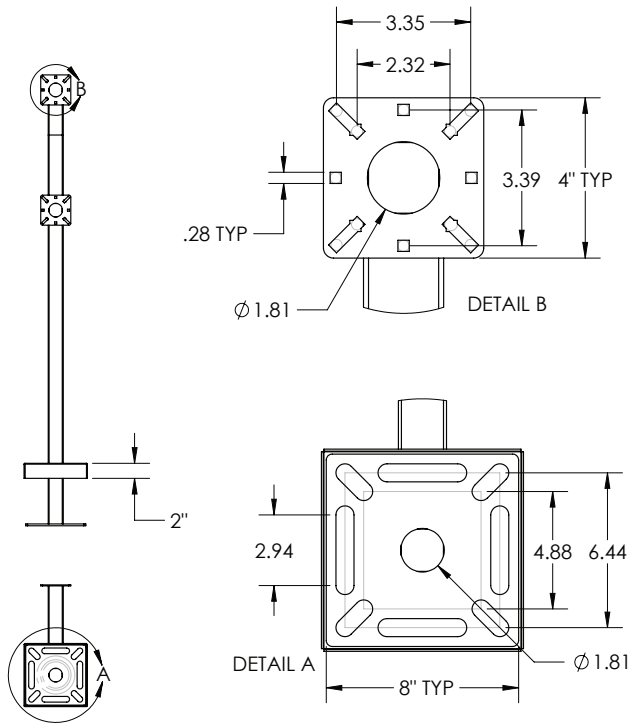

CUSTOM OPTIONS

- Customize face plate or base plate
- Readily available powder coating colors (white, yellow, bronze, gray, silver)
- Choose any RAL powder color

DESCRIPTION

A low cost, dual-height, car-SUV pedestal for mounting access control devices at gates. Standing 58" tall, this pedestal will accommodate gate access for vehicles of many sizes including cars, SUV's, and other small commercial traffic.

Download Vehicle Height Chart for more details

RECOMMENDED ACCESSORIES

<p>BOLT KIT</p> <p>Stud-Anchor-625</p>	<p>BOLT KIT</p> <p>L-Bolt-625</p>	<p>HOOD</p> <p>Hood-CS-14x14</p>	<p>HOUSING</p> <p>MC-PC-14-E-BLK</p>	<p>BUFFER PLATE</p> <p>57PLA-PRO-001-HDP</p>	<p>SHIM KIT</p> <p>Shim-Kit-001</p>	<p>NECK EXTENSION</p> <p>12-EXT-2</p>	<p>DIRECTIONAL HEAD</p> <p>OMNI-4W5T-BLK</p>
---	--	---	---	---	--	--	---

NOTE: Real time inventory levels are viewable for registered users on pedestalpro.com

NOTE: CAD drawing available online.
Scan for more detail.

DATA & SPECS

Product Style	Gooseneck
Material	Steel
Tube	2" x 2" x .120" wall, steel
Face Plate	.125" (11 gauge)
Base Plate	.25" plate
Cover Plate	.074" (14 gauge)
Mounting Method	Pad mount
Pretreatment	High pressure/high temperature phosphate wash and rinse
Finish	Black wrinkle powder coating (TGIC outdoor polyester)
UV Protection	Yes
Hardware	1/4-20 carriage bolts and nuts (qty 4 each, zinc plated)
Packaging	Foam wrapped and boxed individually
Package Size	62 x 15 x 10
Weight	40 lbs
Shipping Method	UPS, FedEx, or LTL freight
Compliance	NDA, Buy American, or USMCA/CUSMA (see website for details)
Warranty	1 year limited (see website for details)
Inventory Status	In-Stock (inventory levels viewable for registered users on pedestalpro.com)