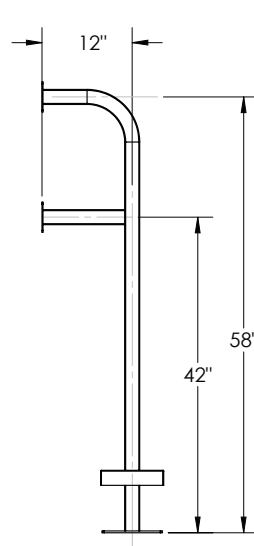

CUSTOM OPTIONS

- Customize face plate or base plate
- Readily available powder coating colors (white, yellow, bronze, gray, silver)
- Choose any RAL powder color

DESCRIPTION

A low cost, dual-height, car-SUV pedestal for mounting access control devices at gates. Standing 58" tall, this pedestal will accommodate gate access for vehicles of many sizes including cars, SUV's, and other small commercial traffic.

Download Vehicle Height Chart for more details

RECOMMENDED ACCESSORIES

<p>BOLT KIT</p> <p>Stud-Anchor-625</p>	<p>BOLT KIT</p> <p>L-Bolt-625</p>	<p>HOOD</p> <p>Hood-CS-14x14</p>	<p>HOUSING</p> <p>MC-PC-14-E-BLK</p>	<p>BUFFER PLATE</p> <p>57PLA-PRO-001-HDP</p>	<p>SHIM KIT</p> <p>Shim-Kit-001</p>	<p>NECK EXTENSION</p> <p>12-EXT-2</p>	<p>DIRECTIONAL HEAD</p> <p>OMNI-4W5T-BLK</p>
---	--	---	---	---	--	--	---

NOTE: Real time inventory levels are viewable for registered users on pedestalpro.com

NOTE: CAD drawing available online.
Scan for more detail.

DATA & SPECS

Product Style	Gooseneck
Material	Steel
Tube	2" x 2" x .120" wall, steel
Face Plate	.125" (11 gauge)
Base Plate	.25" plate
Cover Plate	.074" (14 gauge)
Mounting Method	Pad mount
Pretreatment	High pressure/high temperature phosphate wash and rinse
Finish	Black wrinkle powder coating (TGIC outdoor polyester)
UV Protection	Yes
Hardware	1/4-20 carriage bolts and nuts (qty 4 each, zinc plated)
Packaging	Foam wrapped and boxed individually
Package Size	62 x 15 x 10
Weight	40 lbs
Shipping Method	UPS, FedEx, or LTL freight
Compliance	NDA, Buy American, or USMCA/CUSMA (see website for details)
Warranty	1 year limited (see website for details)
Inventory Status	In-Stock (inventory levels viewable for registered users on pedestalpro.com)