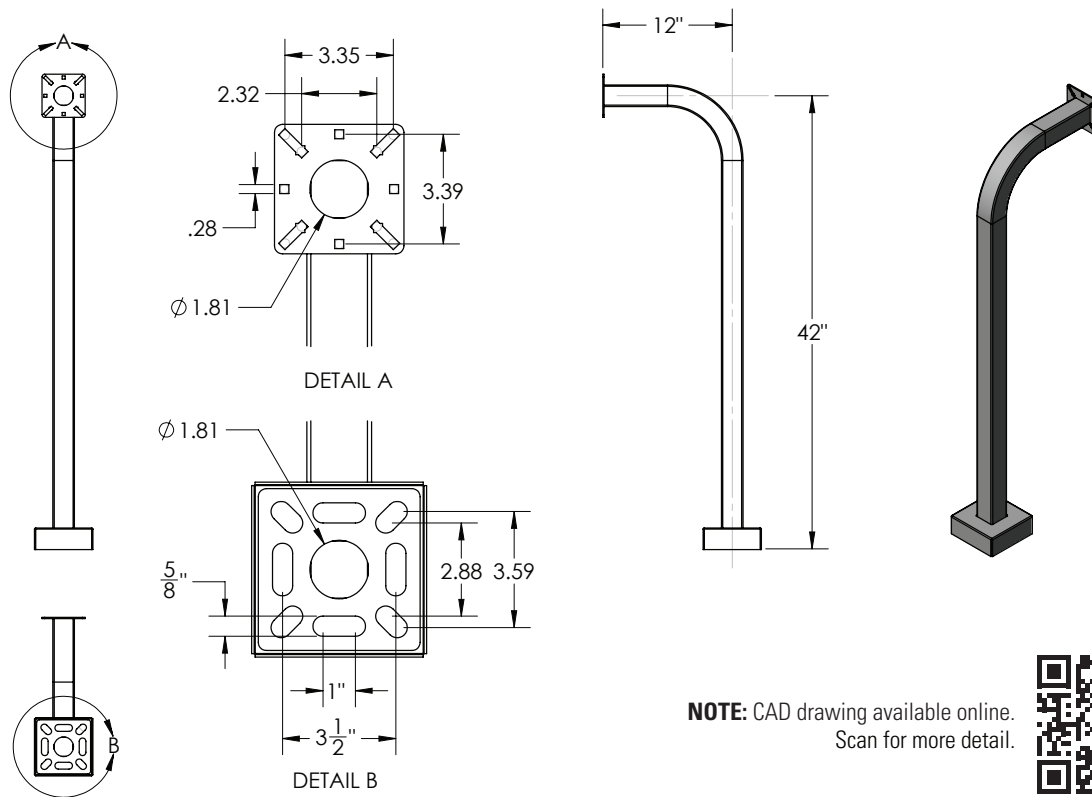

CUSTOM OPTIONS

- Customize face plate or base plate
- Readily available powder coating colors (white, yellow, bronze, gray, silver)
- Choose any RAL powder color

DESCRIPTION

Matches yellow parking specifications. A low cost, single-height, security pedestal for mounting access control devices at gates. Standing 42" tall, this pedestal will accommodate gate access for most cars and pedestrians whether installed on or off a concrete curb or island.

Download Vehicle Height Chart for more details

RECOMMENDED ACCESSORIES

<p>BOLT KIT</p> <p>Stud-Anchor-500</p>	<p>BOLT KIT</p> <p>L-Bolt-500</p>	<p>HOOD</p> <p>Hood-CS-04.5x6 (ask for yellow)</p>	<p>HOUSING</p> <p>Lando-CS-10x8-E (ask for yellow)</p>	<p>BUFFER PLATE</p> <p>46PLA-PRO-001-HDP</p>	<p>SHIM KIT</p> <p>Shim-Kit-001</p>	<p>NECK EXTENSION</p> <p>12-EXT-2 (ask for yellow)</p>	<p>DIRECTIONAL HEAD</p> <p>OMNI-4W5T-BLK</p>
---	--	---	---	---	--	---	---

NOTE: Real time inventory levels are viewable for registered users on pedestalpro.com

DATA & SPECS

Product Style	Gooseneck
Material	Steel
Tube	2" x 2" x .120" wall, steel
Face Plate	.125" (11 gauge)
Base Plate	.25" plate
Cover Plate	.074" (14 gauge)
Mounting Method	Pad mount
Pretreatment	High pressure/high temperature phosphate wash and rinse
Finish	Gloss safety yellow powder coating (TGIC outdoor polyester)
UV Protection	Yes
Hardware	1/4-20 carriage bolts and nuts (qty 4 each, zinc plated)
Packaging	Foam wrapped and boxed individually
Package Size	45 x 12 x 7
Weight	18 lbs
Shipping Method	UPS, FedEx, or LTL freight
Compliance	NDA, Buy American, or USMCA/CUSMA (see website for details)
Warranty	1 year limited (see website for details)
Inventory Status	In-Stock (inventory levels viewable for registered users on pedestalpro.com)