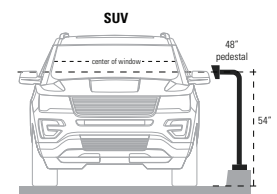

PRODUCT FEATURES

- Matches safety yellow requirements
- Single height for cars and pedestrians
- Universal design
- Heavy duty materials
- Steel construction
- Gloss safety yellow powder coating w/ UV protection
- NDAA, Buy American, or USMCA/CUSMA compliant
- In-stock, ready-to-ship
- Available direct or through distribution

CUSTOM OPTIONS

- Customize face plate or base plate
- Readily available powder coating colors (white, yellow, bronze, gray, silver)
- Choose any RAL powder color

DESCRIPTION

Matches yellow parking specifications. A low cost, single-height, security pedestal for mounting access control devices at gates. Standing 42" tall, this pedestal will accommodate gate access for most cars and pedestrians whether installed on or off a concrete curb or island.