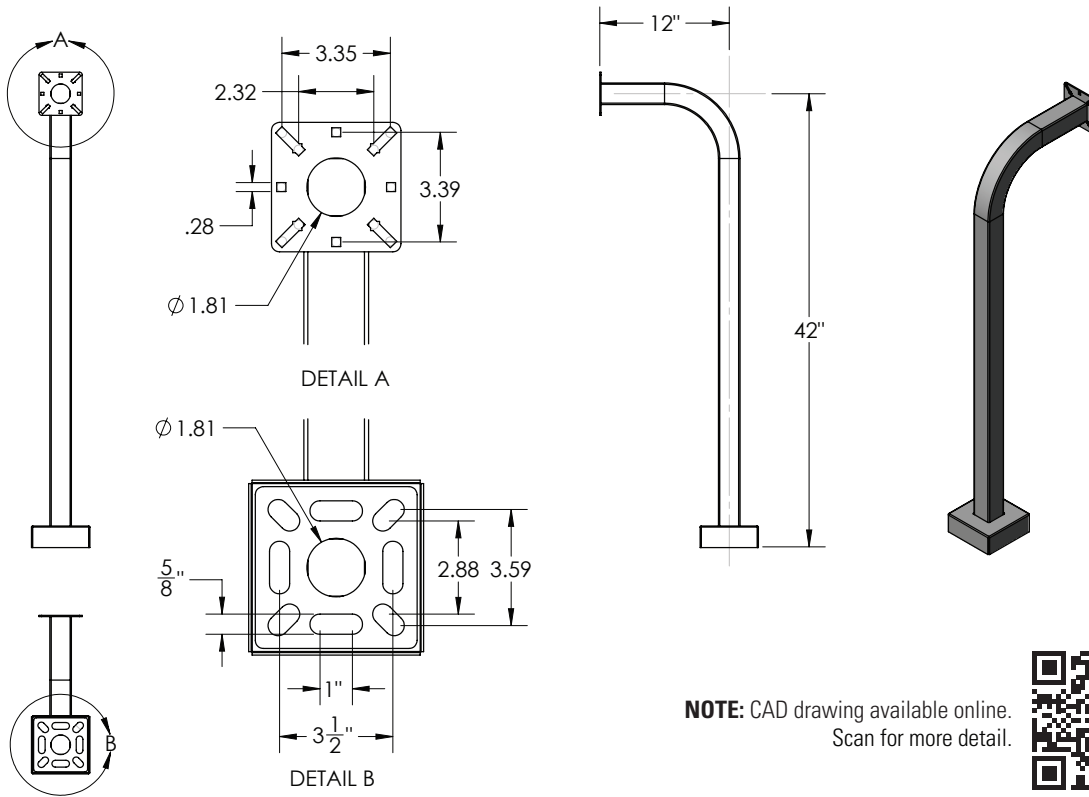

CUSTOM OPTIONS

- Customize face plate or base plate
- Readily available powder coating colors (white, yellow, bronze, gray, silver)
- Choose any RAL powder color

DESCRIPTION

Matches white parking specifications or building facade. A low cost, single-height, security pedestal for mounting access control devices at gates. Standing 42" tall, this pedestal will accommodate gate access for most cars and pedestrians whether installed on or off a concrete curb or island.

Download Vehicle Height Chart for more details

RECOMMENDED ACCESSORIES

<p>BOLT KIT</p> <p>Stud-Anchor-500</p>	<p>BOLT KIT</p> <p>L-Bolt-500</p>	<p>HOOD</p> <p>Hood-CS-04.5x6 (ask for white)</p>	<p>HOUSING</p> <p>Lando-CS-10x8-E (ask for white)</p>	<p>BUFFER PLATE</p> <p>46PLA-PRO-001-HDP</p>	<p>SHIM KIT</p> <p>Shim-Kit-001</p>	<p>NECK EXTENSION</p> <p>12-EXT-2 (ask for white)</p>	<p>DIRECTIONAL HEAD</p> <p>OMNI-4W5T-BLK</p>
---	--	--	--	---	--	--	---

NOTE: Real time inventory levels are viewable for registered users on pedestalpro.com

NOTE: CAD drawing available online.
Scan for more detail.

DATA & SPECS

Product Style	Gooseneck
Material	Steel
Tube	2" x 2" x .120" wall, steel
Face Plate	.125" (11 gauge)
Base Plate	.25" plate
Cover Plate	.074" (14 gauge)
Mounting Method	Pad mount
Pretreatment	High pressure/high temperature phosphate wash and rinse
Finish	Gloss white powder coating (TGIC outdoor polyester)
UV Protection	Yes
Hardware	1/4-20 carriage bolts and nuts (qty 4 each, zinc plated)
Packaging	Foam wrapped and boxed individually
Package Size	45 x 12 x 7
Weight	18 lbs
Shipping Method	UPS, FedEx, or LTL freight
Compliance	NDA, Buy American, or USMCA/CUSMA (see website for details)
Warranty	1 year limited (see website for details)
Inventory Status	In-Stock (inventory levels viewable for registered users on pedestalpro.com)