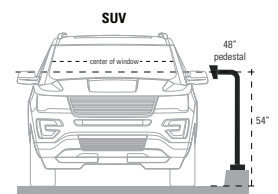

PRODUCT FEATURES

- Matches white requirements
- Single height for cars and pedestrians
- Universal design
- Heavy duty materials
- Steel construction
- Gloss white powder coating w/ UV protection
- NDAA, Buy American, or USMCA/CUSMA compliant
- In-stock, ready-to-ship
- Available direct or through distribution

CUSTOM OPTIONS

- Customize face plate or base plate
- Readily available powder coating colors (white, yellow, bronze, gray, silver)
- Choose any RAL powder color

DESCRIPTION

Matches white parking specifications or building facade. A low cost, single-height, security pedestal for mounting access control devices at gates. Standing 42" tall, this pedestal will accommodate gate access for most cars and pedestrians whether installed on or off a concrete curb or island.