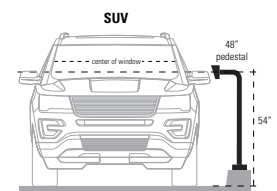

### DESCRIPTION

A rust resistant, single-height, aluminum security pedestal for mounting access control devices at gates. Standing 42" tall, this pedestal will accommodate gate access for most cars and pedestrians whether installed on or off a concrete curb or island.