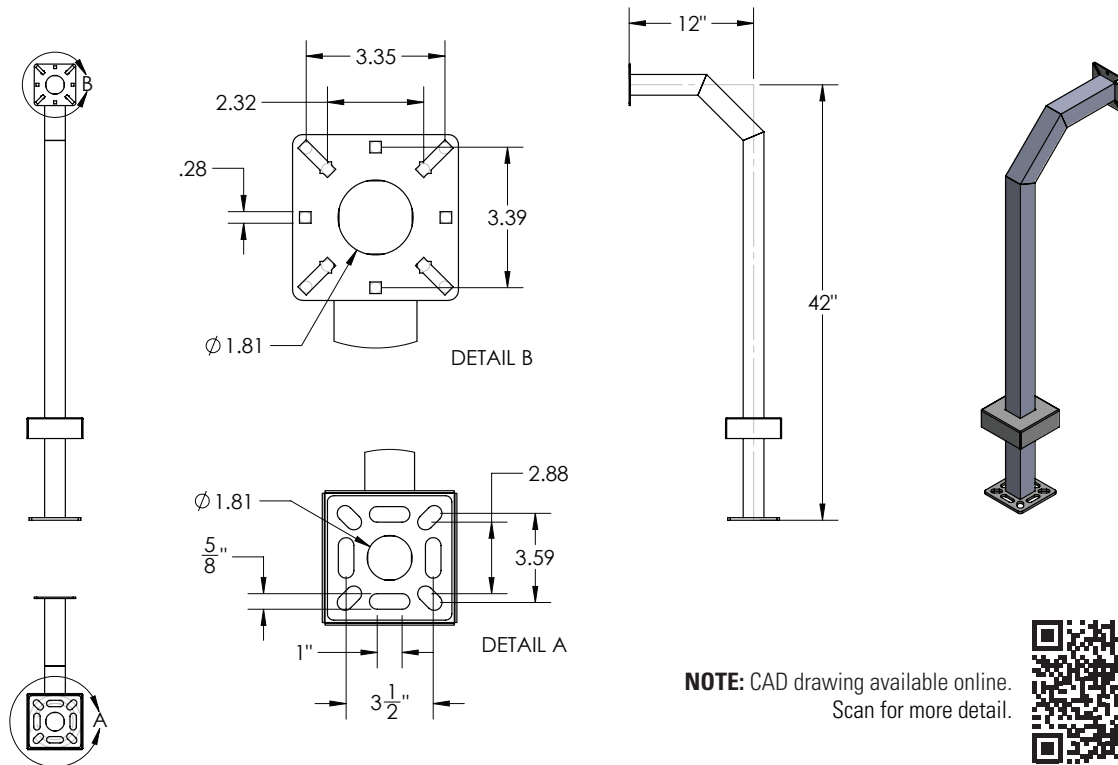

### DESCRIPTION

A rust resistant, single-height, aluminum security pedestal for mounting access control devices at gates. Standing 42" tall, this pedestal will accommodate gate access for most cars and pedestrians whether installed on or off a concrete curb or island.

Download Vehicle Height Chart for more details

**NOTE:** Real time inventory levels are viewable for registered users on pedestalpro.com

Model No. **42-9C-ALUM-BLK**

**NOTE:** CAD drawing available online.  
Scan for more detail.

**DATA & SPECS**

Product Style	Gooseneck
Material	Aluminum
Tube	2" x 2" x .120" wall, steel
Face Plate	.1285" (8 gauge) aluminum
Base Plate	.25" plate
Cover Plate	.0749" (14 gauge) stainless steel
Mounting Method	Pad mount
Pretreatment	High pressure/high temperature phosphate wash and rinse
Finish	Black wrinkle powder coating (TGIC outdoor polyester)
UV Protection	Yes
Hardware	1/4-20 carriage bolts and nuts (qty 4 each, zinc plated)
Packaging	Foam wrapped and boxed individually
Package Size	45 x 12 x 7
Weight	11 lbs
Shipping Method	UPS, FedEx, or LTL freight
Compliance	NDAA, Buy American, or USMCA/CUSMA (see website for details)
Warranty	1 year limited (see website for details)
Inventory Status	In-Stock (inventory levels viewable for registered users on pedestalpro.com)