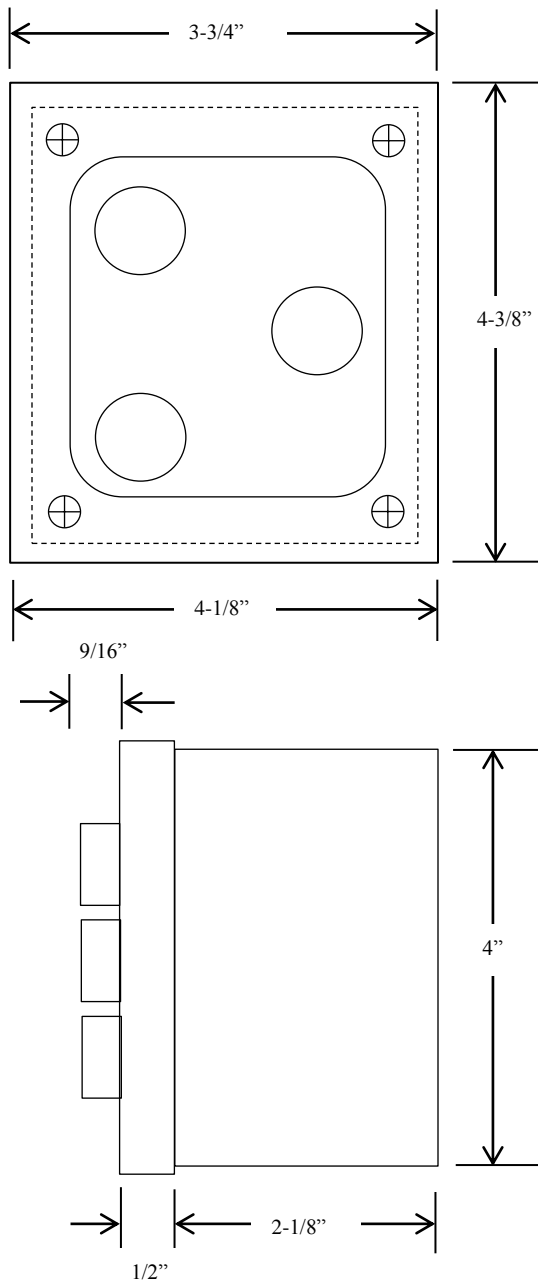

3BX EXTERIOR CONTROL STATION

- NEMA 3R, 4, 12
- SURFACE MOUNT
- FULLY GUARDED
- THREE BUTTON CONTROL (OPEN-CLOSE-STOP) IN ALUMINUM DIE CAST ENCLOSURE
- BUTTON: 6 amp @ 125/250VAC
- OPEN: NORMALLY OPEN
- CLOSE: NORMALLY OPEN
- STOP: NORMALLY CLOSED

DIMENSIONS

WIRING

230 Route 206, Suite 206
Flanders, NJ 07836
(800) 942-6682 * (973) 584-6682 Fax
info@mmtcinc.com