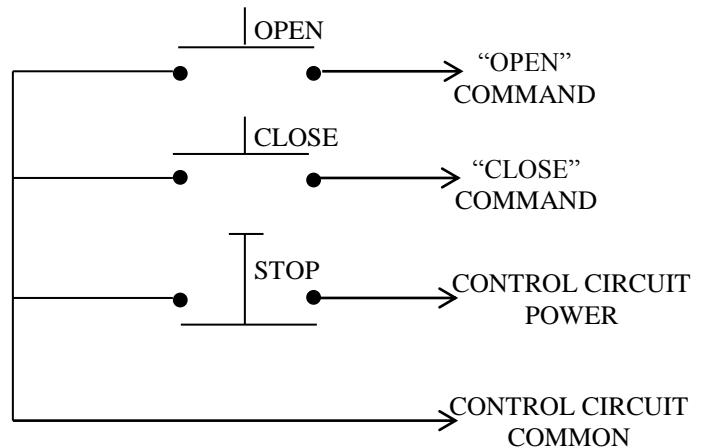

WIRING

230 Route 206, Suite 206
Flanders, NJ 07836
(800) 942-6682 * (973) 584-6682 Fax
info@mmtcinc.com