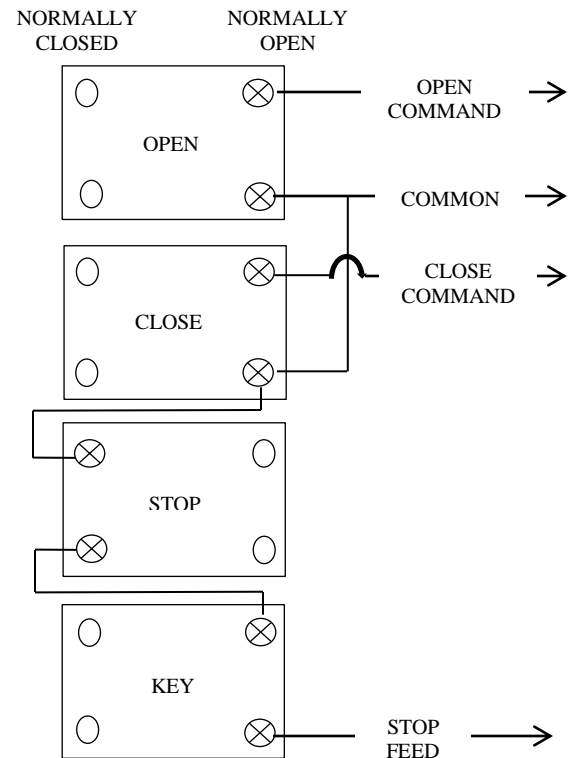

WIRING

230 Route 206, Suite 206
Flanders, NJ 07836
(800) 942-6682 * (973) 584-6682 Fax
info@mmtcinc.com