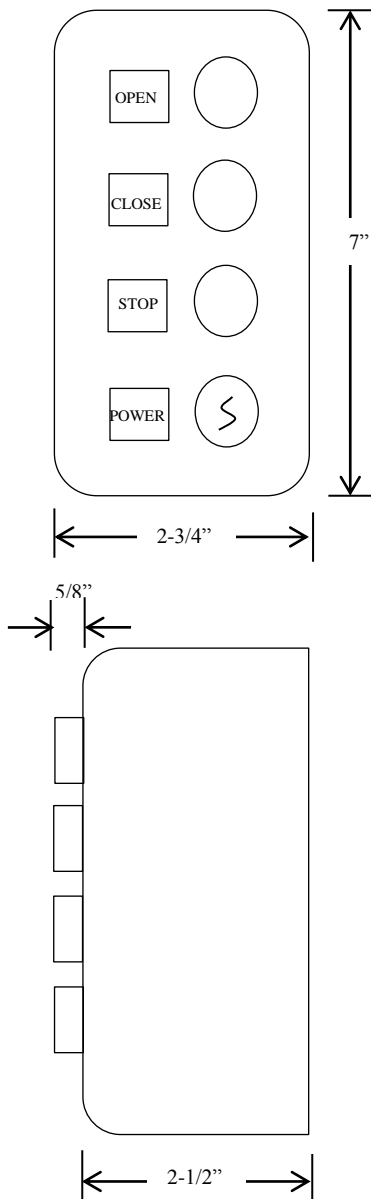

3BXLT

EXTERIOR CONTROL STATION WITH KEYED LOCKOUT

- NEMA 3R, 4, 12
- SURFACE MOUNT
- FULLY GUARDED
- THREE BUTTON CONTROL (OPEN-CLOSE-STOP) WITH KEYED LOCKOUT (ON-OFF)
- BUTTON: 12 amp @ 600VAC
- DOUBLE POLE CONTACTS:
 - OPEN: NORMALLY OPEN & NORMALLY CLOSED
 - CLOSE: NORMALLY OPEN & NORMALLY CLOSED
 - STOP: NORMALLY OPEN & NORMALLY CLOSED
- KEYSWITCH: 4 amp @ 125VAC
- UL LISTED / CSA APPROVED

DIMENSIONS

WIRING

230 Route 206, Suite 206
Flanders, NJ 07836
(800) 942-6682 * (973) 584-6682 Fax
info@mmtcinc.com