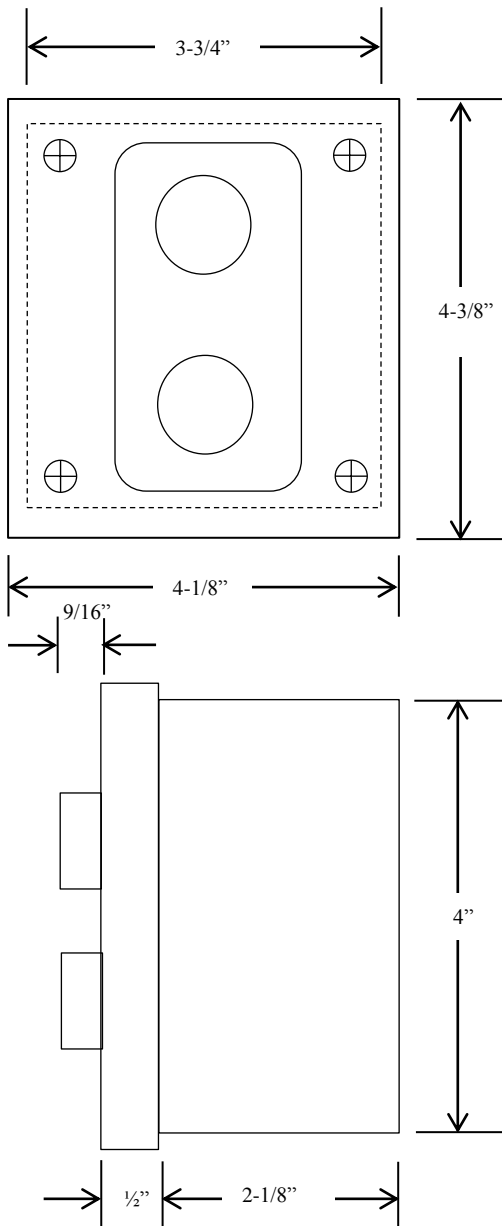

2BX EXTERIOR CONTROL STATION

- NEMA 3R, 4, 12
- SURFACE MOUNT
- FULLY GUARDED
- TWO BUTTON CONTROL (OPEN-CLOSE) IN ALUMINUM DIE CAST ENCLOSURE
- BUTTON: 6 amp @ 125/250VAC
- OPEN: NORMALLY OPEN
- CLOSE: NORMALLY OPEN

DIMENSIONS

WIRING

230 Route 206, Suite 206
Flanders, NJ 07836
(800) 942-6682 * (973) 584-6682 Fax
info@mmtcinc.com