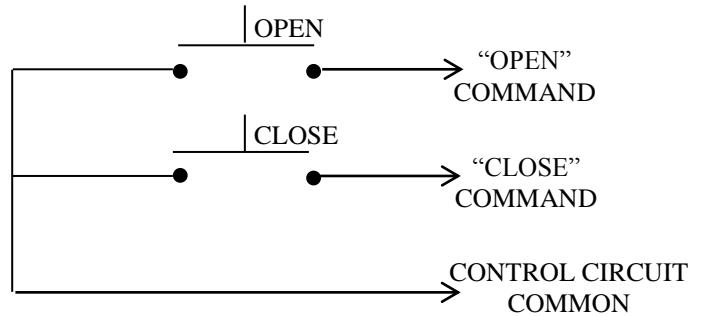

WIRING

230 Route 206, Suite 206
Flanders, NJ 07836
(800) 942-6682 * (973) 584-6682 Fax
info@mmtcinc.com