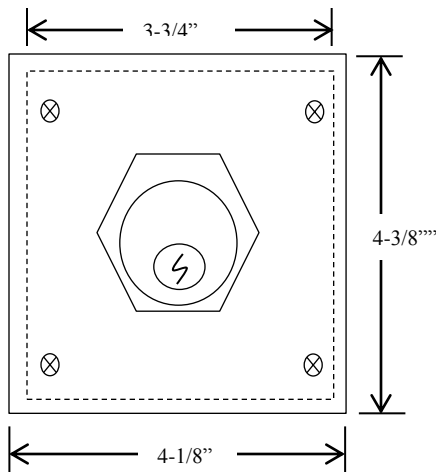

## KEYED CONTROL

- NEMA 3R, 4, 12
- SURFACE MOUNT
- TWO POSITION (HOLD OPEN-CLOSE)
- ALUMINUM DIE CAST ENCLOSURE
- CYLINDER: MORTISE TYPE (5 PIN)
- KEYSWITCH: 20 amp @ 125VAC
- KEYSWITCH: 15 amp @ 250VAC

## DIMENSIONS