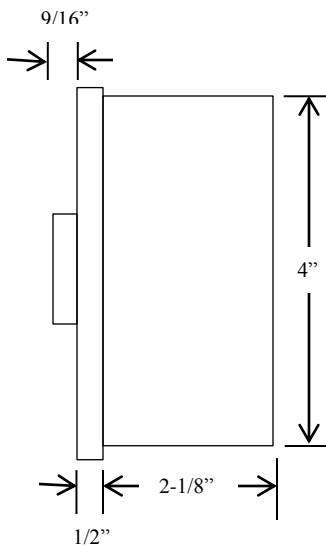

# 1KXL-O

## KEYED CONTROL

- NEMA 3R, 4, 12
- SURFACE MOUNT
- TWO POSITION (HOLD OPEN-CLOSE)
- ALUMINUM DIE CAST ENCLOSURE
- CYLINDER: MORTISE TYPE (5 PIN)
- KEYSWITCH: 20 amp @ 125VAC
- KEYSWITCH: 15 amp @ 250VAC

HOLD OPEN-CLOSE Keyswitch where power is activated when key turned to HOLD OPEN position and deactivated when key turned to CLOSE position.

AVAILABLE WITH BEST CORE CYLINDER OR EQUIVALENT, SLF TYPE LARGE FORMAT EQUIVALENT, CC (CHANGEABLE CYLINDER) VERSION

## DIMENSIONS