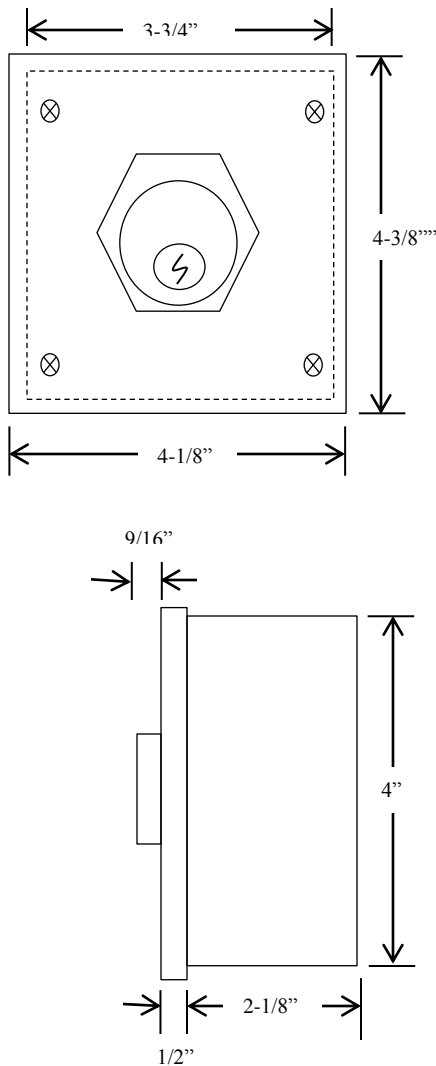

1KX

KEYED CONTROL

- NEMA 3R, 4, 12
- SURFACE MOUNT
- TAMPER-PROOF
- TWO POSITION (OPEN-CLOSE)
- CENTER RETURN
- ALUMINUM DIE CAST ENCLOSURE
- CYLINDER: MORTISE TYPE (5 PIN)
- KEYSWITCH: 15 amp @ 125/250VAC

AVAILABLE WITH BEST CORE CYLINDER OR EQUIVALENT, SLF TYPE LARGE FORMAT EQUIVALENT, CC (CHANGEABLE CYLINDER) VERSION

DIMENSIONS

WIRING

230 Route 206, Suite 206
Flanders, NJ 07836
(800) 942-6682 * (973) 584-6682 Fax
info@mmtcinc.com