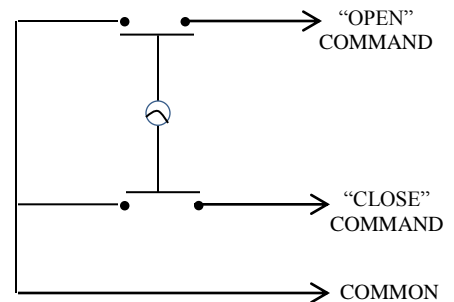

1KX

KEYED CONTROL

- NEMA 3R, 4, 12
- SURFACE MOUNT
- TAMPER-PROOF
- TWO POSITION (OPEN-CLOSE)
- CENTER RETURN
- ALUMINUM DIE CAST ENCLOSURE
- CYLINDER: MORTISE TYPE (5 PIN)
- KEYSWITCH: 15 amp @ 125/250VAC

AVAILABLE WITH BEST CORE CYLINDER OR EQUIVALENT, SLF TYPE LARGE FORMAT EQUIVALENT, CC (CHANGEABLE CYLINDER) VERSION

DIMENSIONS

WIRING

230 Route 206, Suite 206
Flanders, NJ 07836
(800) 942-6682 * (973) 584-6682 Fax
info@mmtcinc.com